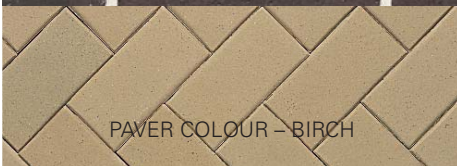

## RIVERBANK

ROOF TILE COLOUR – SAVANNA

BLUESCOPE STEEL FASCIA/GUTTER  
EVENING HAZE®

BLUESCOPE STEEL FASCIA/GUTTER  
JASPER®

BRICK COLOUR – ESPRESSO

PAVER COLOUR – BIRCH