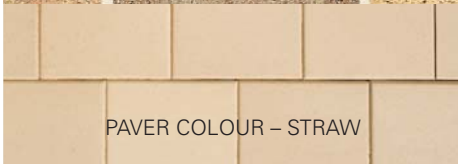

## NATURALIST

ROOF TILE COLOUR – WALNUT

BLUESCOPE STEEL FASCIA/GUTTER  
PAPERBARK®

BLUESCOPE STEEL FASCIA/GUTTER  
JASPER®

BRICK COLOUR – LA MESA

PAVER COLOUR – STRAW