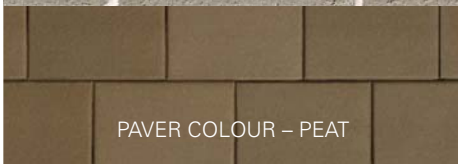

Bricks & Roof Tiles

METEOR

ROOF TILE COLOUR – STORM GREY

BLUESCOPE STEEL FASCIA/GUTTER
DUNE®

BLUESCOPE STEEL FASCIA/GUTTER
MONUMENT™

BRICK COLOUR – MIST

PAVER COLOUR – PEAT

Bricks & Roof Tiles

METEOR

BRICK SIZE:

- Standard (76mm H x 230mm L)
- Slimline (50mm H x 230mm L)
- Double Height (162mm H x 230mm L)

ROOF TILE PROFILE AVAILABLE:

- Linea
- Contour
- Striata
- Macquarie
- Uno
- Slimline

Colour schemes shown are indicative only and should not be used for final selection. All bricks, pavers and roof tiles ordered should be chosen from actual examples current at time of order.