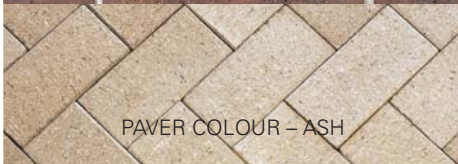

Bricks & Roof Tiles

ESCARPMENT

ROOF TILE COLOUR – EBONY

BLUESCOPE STEEL FASCIA/GUTTER
SANDBANK®

BLUESCOPE STEEL FASCIA/GUTTER
MONUMENT™

BRICK COLOUR – MOCHA

PAVER COLOUR – ASH

Bricks & Roof Tiles

ESCARPMENT

BRICK SIZE:

- Standard (76mm H x 230mm L)
- Slimline (50mm H x 230mm L)
- Double Height (162mm H x 230mm L)

ROOF TILE PROFILE AVAILABLE:

- Linea
- Contour
- Striata
- Macquarie
- Uno
- Slimline

Colour schemes shown are indicative only and should not be used for final selection. All bricks, pavers and roof tiles ordered should be chosen from actual examples current at time of order.

Shade variations can occur from batch to batch. Please ask to see a sample of your colour/texture choice before ordering. Variation in colour, texture and size is a natural characteristic of clay products.