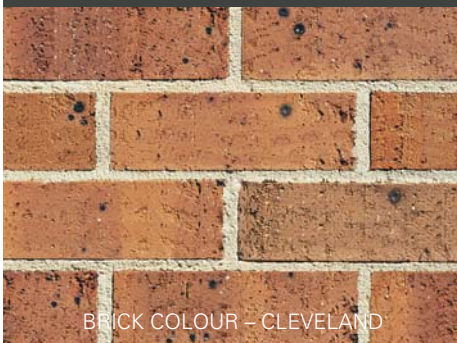

Bricks & Roof Tiles

EMPIRE

ROOF TILE COLOUR – CHARCOAL GREY

BLUESCOPE STEEL FASCIA/GUTTER
EVENING HAZE®

BLUESCOPE STEEL FASCIA/GUTTER
MONUMENT™

BRICK COLOUR – CLEVELAND

PAVER COLOUR – RUMBA

Bricks & Roof Tiles