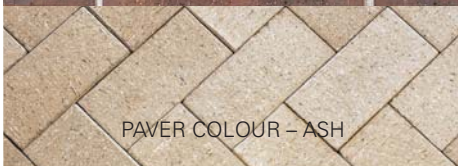

Colorbond®, BlueScope and ®colour names are registered trade marks of BlueScope Steel Limited.
™ colours are trade marks of BlueScope Steel Limited.

Bricks & Roof Tiles

ESCARPMENT

ROOF TILE COLOUR – EBONY

BLUESCOPE STEEL FASCIA/GUTTER
SANDBANK®

BLUESCOPE STEEL FASCIA/GUTTER
MONUMENT™

BRICK COLOUR – MOCHA

PAVER COLOUR – ASH

Bricks & Roof Tiles

ESCARPMENT

BRICK SIZE:

- Standard (76mm H x 230mm L)
- Slimline (50mm H x 230mm L)
- Double Height (162mm H x 230mm L)