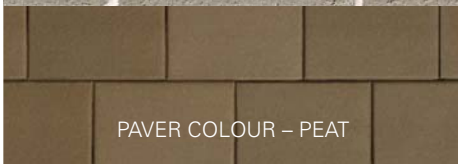

PAVER COLOUR – PEAT