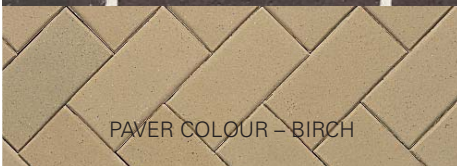

BRICK COLOUR – ESPRESSO