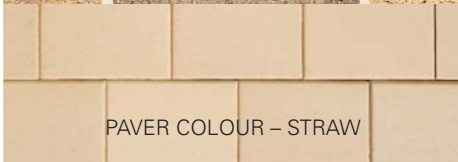

PAVER COLOUR – STRAW