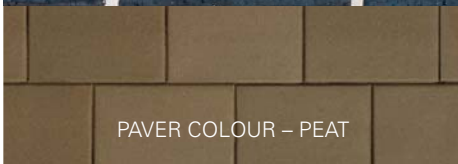

BLUESCOPE STEEL FASCIA/GUTTER
SURFMIST®

BLUESCOPE STEEL FASCIA/GUTTER
MONUMENT™

BRICK COLOUR – VICTORIAN BLUE

PAVER COLOUR – PEAT

Bricks & Roof Tiles

METROPOLIS

BRICK SIZE:

- Standard (76mm H x 230mm L)
- Slimline (50mm H x 230mm L)
- Double Height (162mm H x 230mm L)