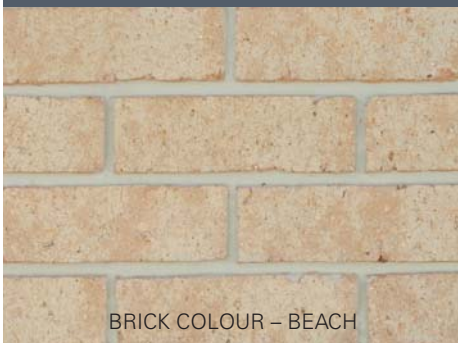

## BREAKWATER

ROOF TILE COLOUR – BLUE DUSK

BLUESCOPE STEEL FASCIA/GUTTER  
CLASSIC CREAM™

BLUESCOPE STEEL FASCIA/GUTTER  
IRONSTONE®

BRICK COLOUR – BEACH

PAVER COLOUR – COFFEE