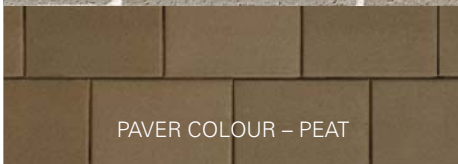

Bricks & Roof Tiles

URBANSCAPE

ROOF TILE COLOUR – GHOST GUM GREY

BLUESCOPE STEEL FASCIA/GUTTER
DUNE®

BLUESCOPE STEEL FASCIA/GUTTER
SURFMIST®

BRICK COLOUR – MIST

PAVER COLOUR – PEAT

Bricks & Roof Tiles

URBANSCAPE

BRICK SIZE:

- Standard (76mm H x 230mm L)
- Slimline (50mm H x 230mm L)
- Double Height (162mm H x 230mm L)

ROOF TILE PROFILE AVAILABLE:

- Terracotta Shingle
- French
- Swiss

Colour schemes shown are indicative only and should not be used for final selection. All bricks, pavers and roof tiles ordered should be chosen from actual examples current at time of order.