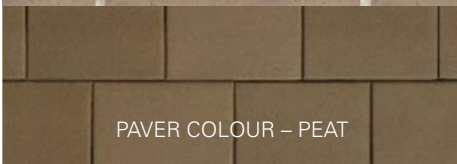

## SMOKEBUSH

ROOFTILE COLOUR – DARK CHOCOLATE

BLUESCOPE STEEL FASCIA/GUTTER  
EVENING HAZE®

BLUESCOPE STEEL FASCIA/GUTTER  
JASPER®

BRICK COLOUR – SABLE

PAVER COLOUR – PEAT