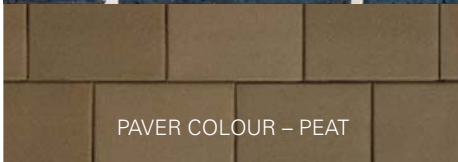

Bricks & Roof Tiles

METROPOLIS

ROOF TILE COLOUR – WILD CHOC

BLUESCOPE STEEL FASCIA/GUTTER
SURFMIST®

BLUESCOPE STEEL FASCIA/GUTTER
MONUMENT™

BRICK COLOUR – VICTORIAN BLUE

PAVER COLOUR – PEAT

Bricks & Roof Tiles

METROPOLIS

BRICK SIZE:

- Standard (76mm H x 230mm L)
- Slimline (50mm H x 230mm L)
- Double Height (162mm H x 230mm L)

ROOF TILE PROFILE AVAILABLE:

- Terracotta Shingle
- French
- Swiss

Colour schemes shown are indicative only and should not be used for final selection. All bricks, pavers and roof tiles ordered should be chosen from actual examples current at time of order.