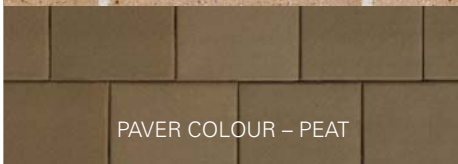

## ASHGROVE

ROOF TILE COLOUR – EBONY

BLUESCOPE STEEL FASCIA/GUTTER  
PAPERBARK®

BLUESCOPE STEEL FASCIA/GUTTER  
MONUMENT™

BRICK COLOUR – GRAPHITE

PAVER COLOUR – PEAT