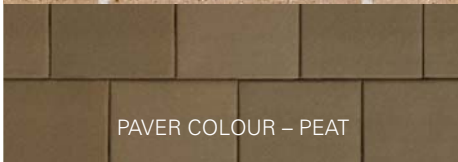

## ASHGROVE

ROOF TILE COLOUR – EBONY

BLUESCOPE STEEL FASCIA/GUTTER  
PAPERBARK®

BLUESCOPE STEEL FASCIA/GUTTER  
MONUMENT™

BRICK COLOUR – GRAPHITE

PAVER COLOUR – PEAT