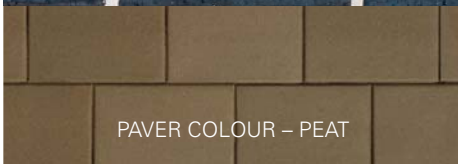

## METROPOLIS

ROOF TILE COLOUR – WILD CHOC

BLUESCOPE STEEL FASCIA/GUTTER  
SURFMIST®

BLUESCOPE STEEL FASCIA/GUTTER  
MONUMENT™

BRICK COLOUR – VICTORIAN BLUE

PAVER COLOUR – PEAT