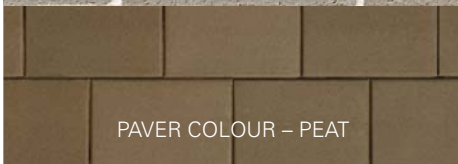

## URBANSCAPE

ROOF TILE COLOUR – GHOST GUM GREY

BLUESCOPE STEEL FASCIA/GUTTER  
DUNE®

BLUESCOPE STEEL FASCIA/GUTTER  
SURFMIST®

BRICK COLOUR – MIST

PAVER COLOUR – PEAT