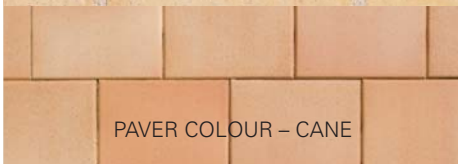

## HARBOURVIEW

ROOF TILE COLOUR – GUNMETAL

BLUESCOPE STEEL FASCIA/GUTTER  
CLASSIC CREAM™

BLUESCOPE STEEL FASCIA/GUTTER  
WOODLAND GREY®

BRICK COLOUR – NELSON COVE

PAVER COLOUR – CANE